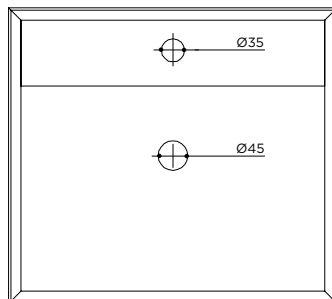

ART: A834 - ROCFACE, LAMINAM, GRES

PILETTA: non inclusa

PESO NETTO:

ROCFACE: 82 kg - LAMINAM/GRES: 45 KG

ITEM: A834 - ROCFACE, LAMINAM, GRES

PLUG: not included

NET WEIGHT:

ROCFACE: 82 kg - LAMINAM/GRES: 45 KG