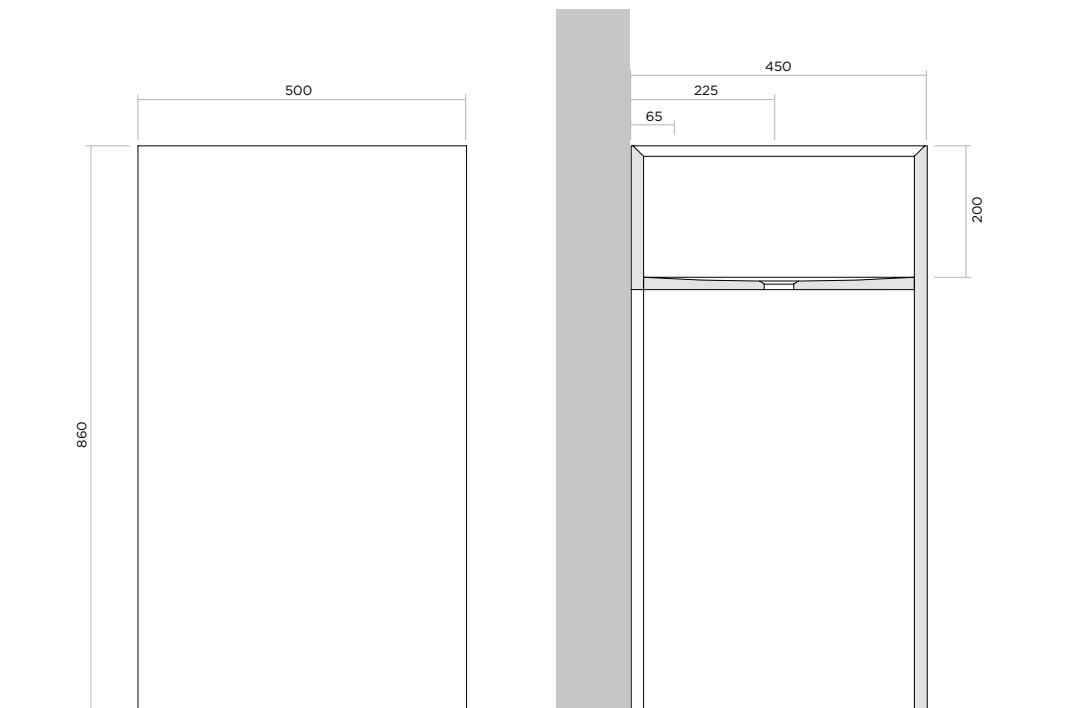

ART: A835 - ROCFACE, LAMINAM, GRES

PILETTA: non inclusa

PESO NETTO:
ROCFACE: 82 kg - LAMINAM/GRES: 45 KG

ITEM: A835 - ROCFACE, LAMINAM, GRES

PLUG: not included

NET WEIGHT:
ROCFACE: 82 kg - LAMINAM/GRES: 45 KG