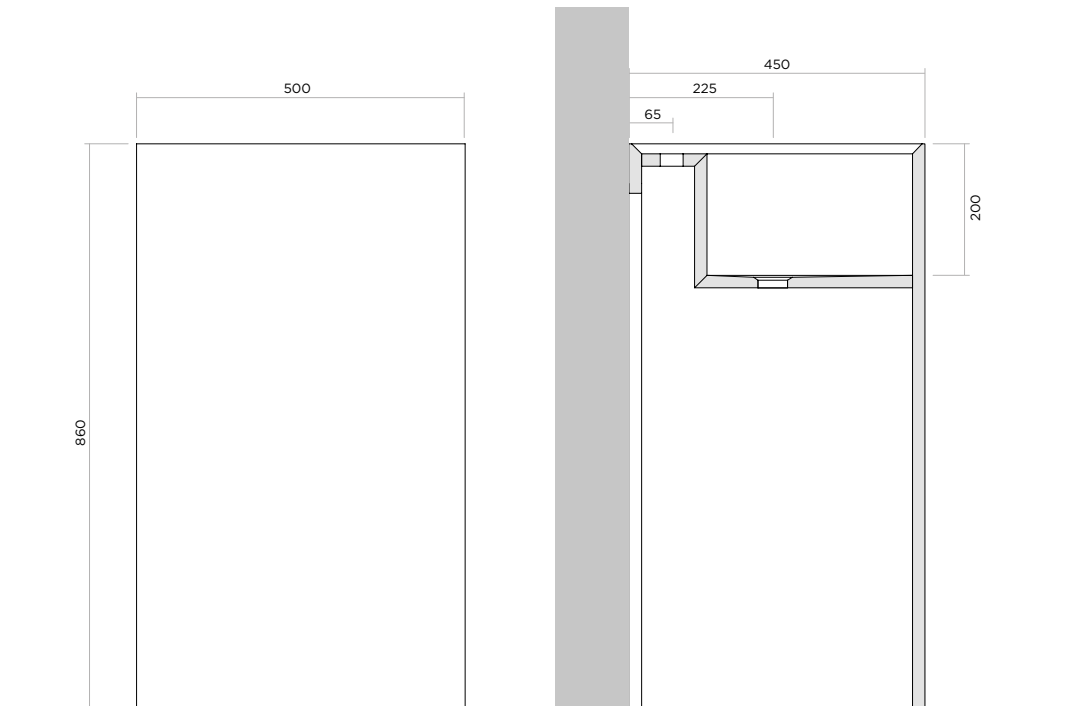

ART: A834 - ROCFACE, LAMINAM, GRES

PILETTA: non inclusa

PESO NETTO:

ROCFACE: 82 kg - LAMINAM/GRES: 45 KG

ITEM: A834 - ROCFACE, LAMINAM, GRES

PLUG: not included

NET WEIGHT:

ROCFACE: 82 kg - LAMINAM/GRES: 45 KG

ART: A835 - ROCFACE, LAMINAM, GRES

PILETTA: non inclusa

PESO NETTO:
ROCFACE: 82 kg - LAMINAM/GRES: 45 KG

ITEM: A835 - ROCFACE, LAMINAM, GRES

PLUG: not included

NET WEIGHT:
ROCFACE: 82 kg - LAMINAM/GRES: 45 KG