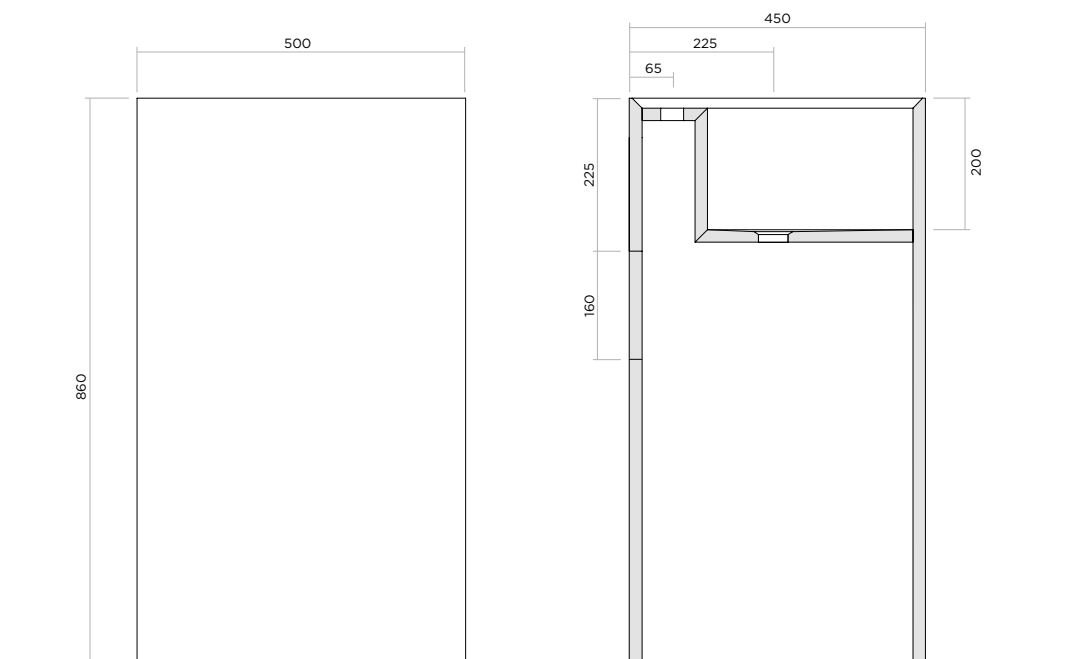

ARBI
BATHROOM

Arbi Arredobagno srl

Via L. Zanussi, 34/A - 33070 Brugnera (PN) - Italy
T. +39 0434 624822 - www.arbiarredobagno.it
info@arbirredobagno.it