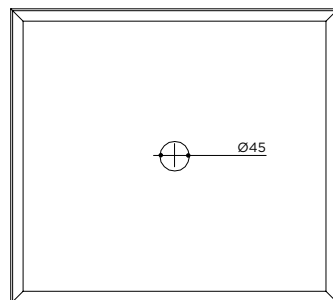

ARBI
BATHROOM

Arbi Arredobagno srl

Via L. Zanussi, 34/A - 33070 Brugnera (PN) - Italy
T. +39 0434 624822 - www.arbiarredobagno.it
info@arbirredobagno.it