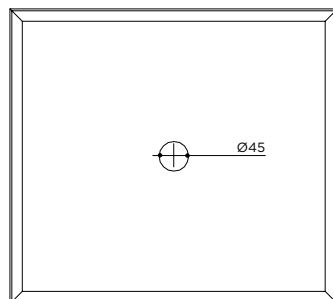

ART: A835 - ROCFACE, LAMINAM, GRES

PILETTA: non inclusa

PESO NETTO:
ROCFACE: 82 kg - LAMINAM/GRES: 45 KG

ITEM: A835 - ROCFACE, LAMINAM, GRES

PLUG: not included

NET WEIGHT:
ROCFACE: 82 kg - LAMINAM/GRES: 45 KG