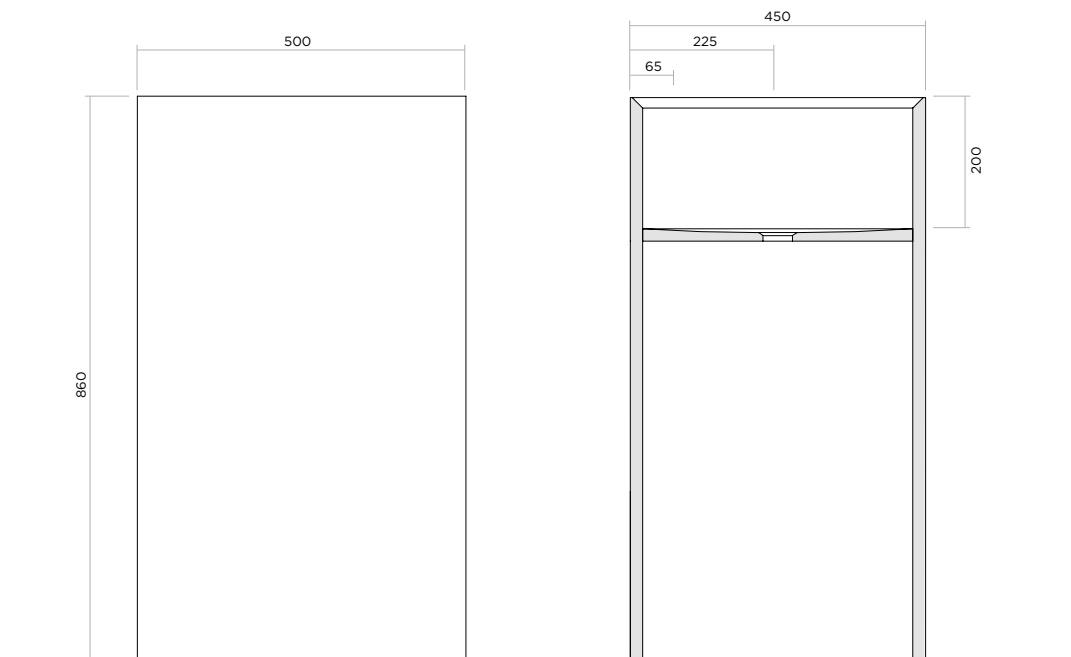

ARBI
BATHROOM

Arbi Arredobagno srl

Via L. Zanussi, 34/A - 33070 Brugnera (PN) - Italy
T. +39 0434 624822 - www.arbiarredobagno.it
info@arbirredobagno.it